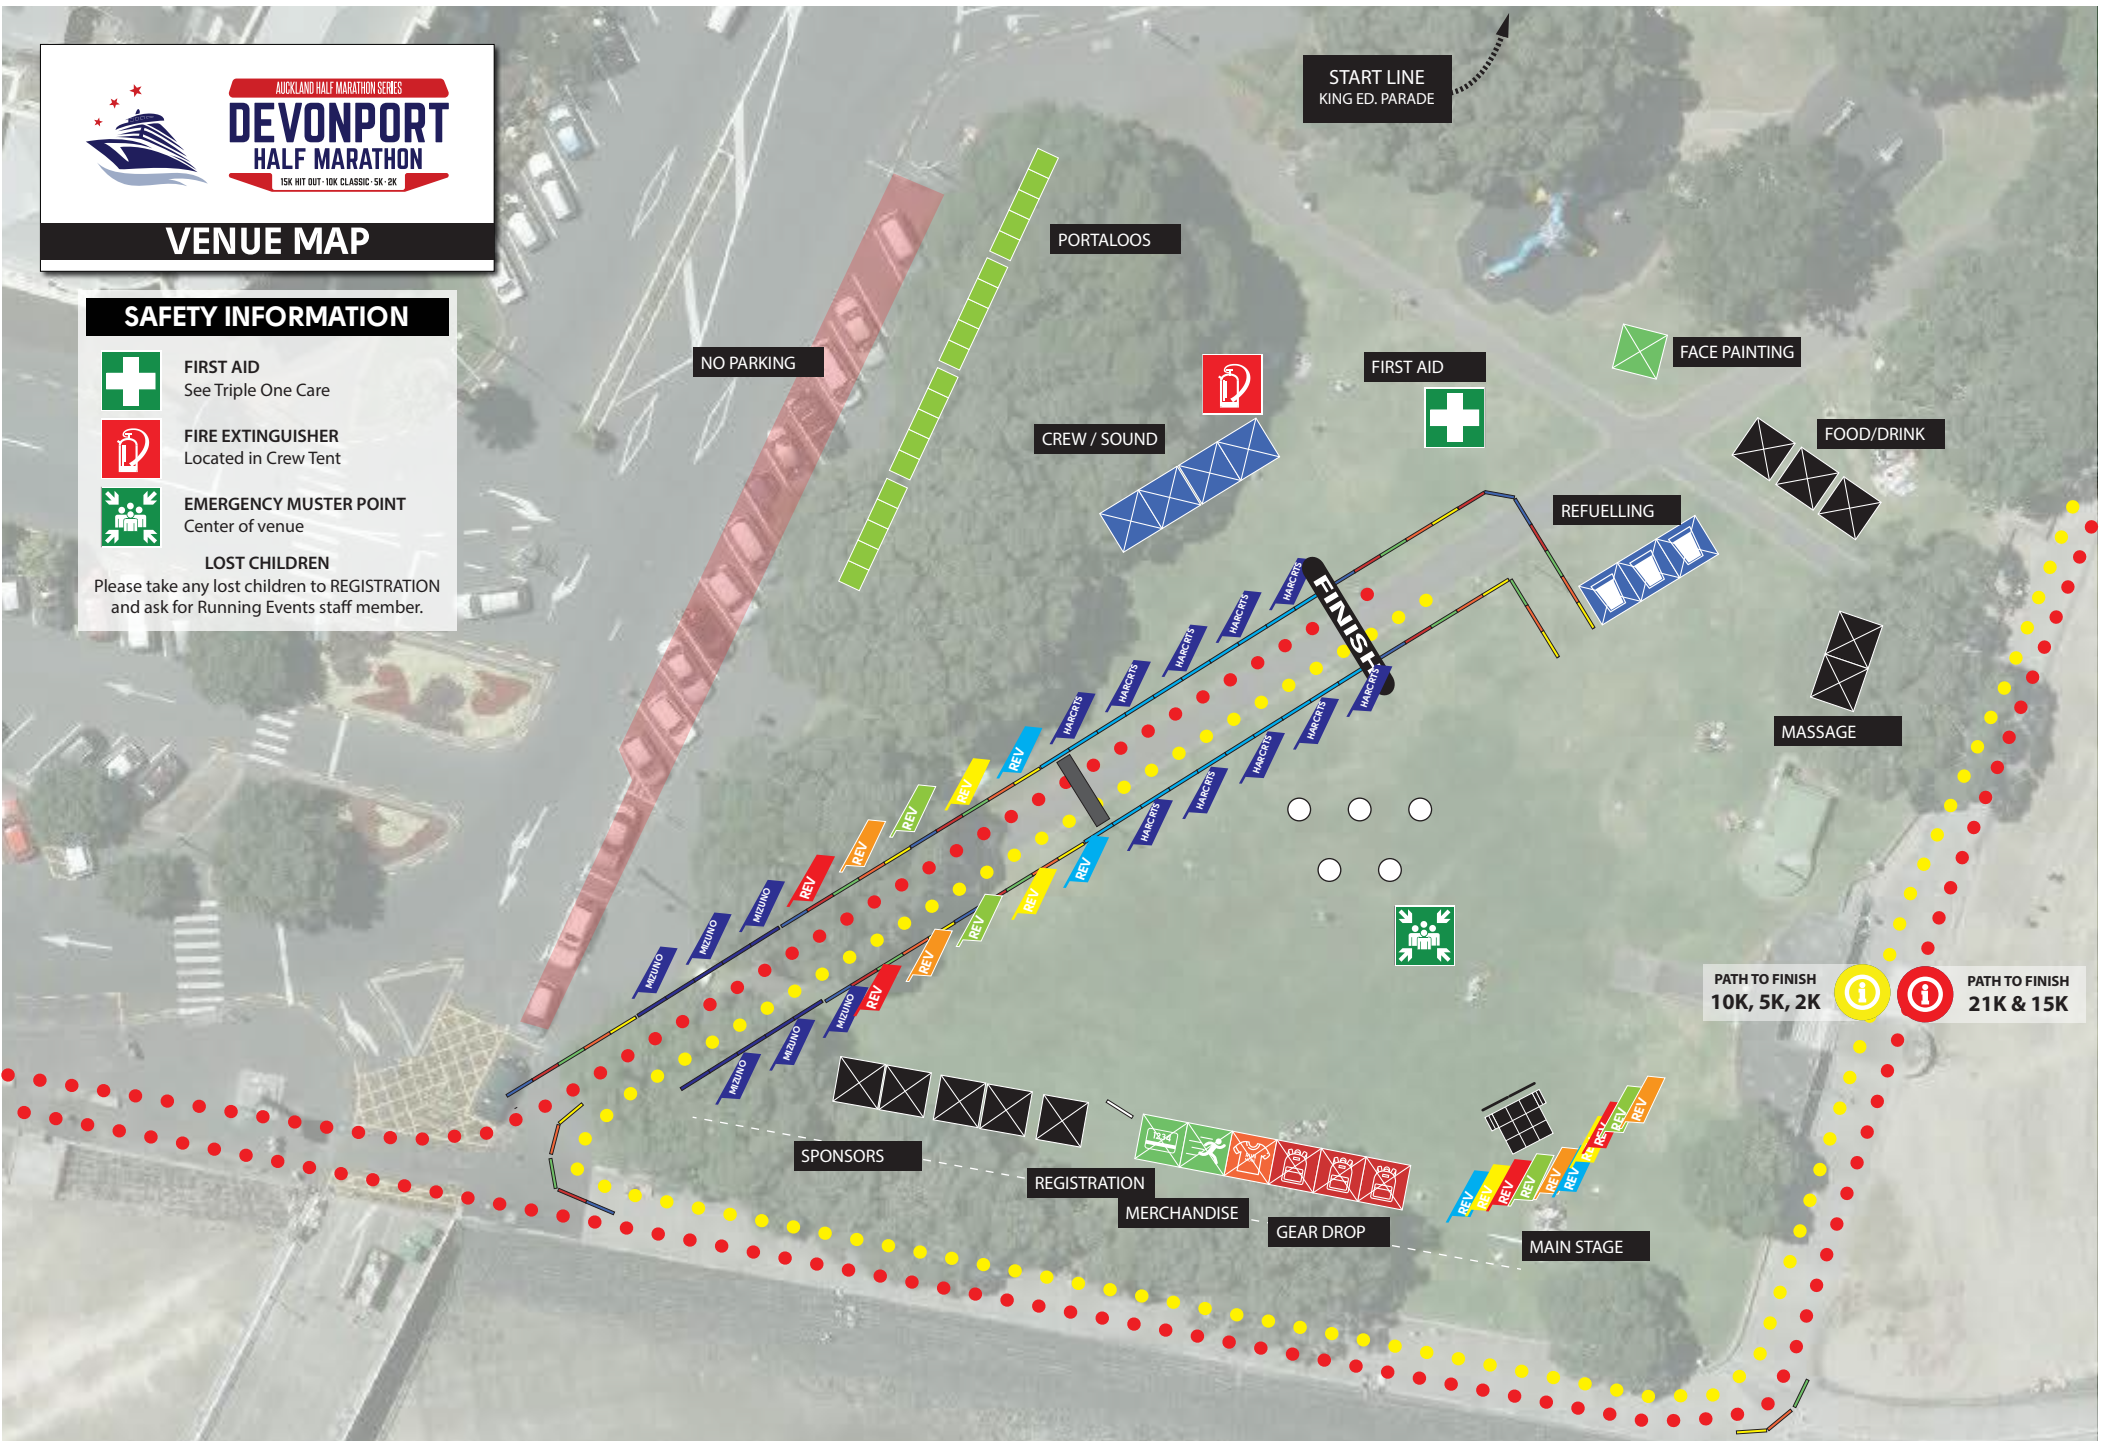

AUCKLAND HALF MARATHON SERIES
**DEVONPORT
 HALF MARATHON**
 15K HIT OUT - 10K CLASSIC - 5K - 2K

VENUE MAP

SAFETY INFORMATION

FIRST AID
 See Triple One Care

FIRE EXTINGUISHER
 Located in Crew Tent

EMERGENCY MUSTER POINT
 Center of venue

LOST CHILDREN

Please take any lost children to REGISTRATION and ask for Running Events staff member.

PATH TO FINISH 10K, 5K, 2K   PATH TO FINISH 21K & 15K